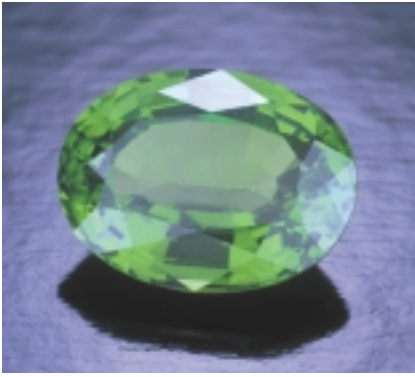

MADAGASCAR IMPORTS LTD.