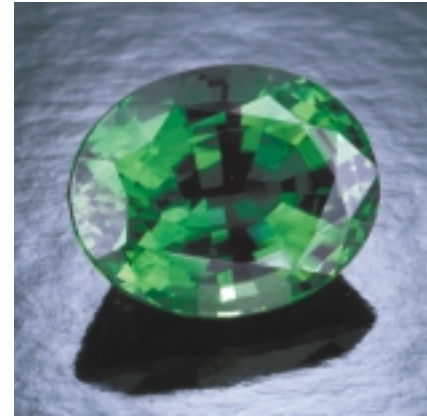

Pear—Chrome Tourmaline

Size	Avg. Wt.	Price/ct.	Approximate Stone Price	Price/ct.	Approximate Stone Price	Price/ct.	Approximate Stone Price
5 x 3	0.35	$291.00/ct	$101.85 ea	$222.00/ct	$77.70 ea	$192.00/ct	$67.20 ea
6 x 4	0.45	492.00/ct	221.40 ea	423.00/ct	190.35 ea	333.00/ct	149.85 ea
7 x 5	0.60	993.00/ct		744.00/ct		594.00/ct	

Square—Chrome Tourmaline

Size	Avg. Wt.	Price/ct.	Approximate Stone Price	Price/ct.	Approximate Stone Price	Price/ct.	Approximate Stone Price
3.0 mm	0.14	$261.00/ct	$36.54 ea	$201.00/ct	$28.14 ea	$162.00/ct	$22.68 ea
3.5 mm	0.23	321.00/ct	78.83 ea	261.00/ct	60.03 ea	213.00/ct	48.99 ea
4.0 mm	0.31	393.00/ct	121.83 ea	282.00/ct	87.42 ea	228.00/ct	70.68 ea
4.5 mm	0.48	492.00/ct	236.16 ea	363.00/ct	174.24 ea	294.00/ct	141.12 ea

Marquise—Chrome Tourmaline

Size	Avg. Wt.	Price/ct.	Approximate Stone Price	Price/ct.	Approximate Stone Price	Price/ct.	Approximate Stone Price
4 x 2	0.08		$18.00 ea		$18.00 ea		$18.00 ea
5 x 2.5	0.14	$ 291.00/ct	40.74 ea	$ 222.00/ct	31.08 ea	$ 192.00/ct	26.88 ea
6 x 3	0.26	492.00/ct	127.92 ea	423.00/ct	109.98 ea	333.00/ct	86.58 ea
8 x 4	0.60	993.00/ct	595.80 ea	744.00/ct	446.40 ea	594.00/ct	356.40ea

All prices are listed at suggested retail.

You will be charged based on the actual weight of the stone and its price/ct.
Discounts may be available for large quantity purchases. Please call for details.

Prices are subject to change without notice.

Availability is limited for some shapes and sizes. If you need something not shown in the catalog, please call.