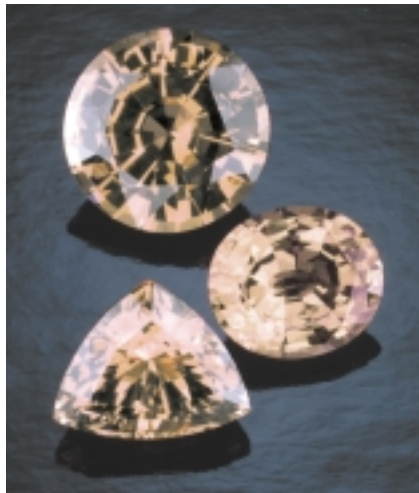

Pear—"Aurora"

Size	Avg. Wt.	Price/ct AAA	Approximate Stone Price AAA	Price/ct AA	Approximate Stone Price AA
5 x 3	0.26	$666.00/ct	$173.16 ea	$486.00/ct	$126.36 ea
6 x 4	0.41	747.00/ct	439.11 ea	801.00/ct	328.41 ea

Square—"Aurora"

2 mm	0.11	$396.00/ct	$43.56 ea	$297.00/ct	$32.67 ea
3 mm	0.17	396.00/ct	67.32 ea	297.00/ct	50.49 ea
4 mm	0.41	747.00/ct	306.27 ea	561.00/ct	230.01 ea

"CHAMPAGNE" GARNET

(PYROPE-SPESSARTINE)

This bright and unique material is found in the Bekily Region of Southern Madagascar.

Mohs Hardness: 7 - 7.5

Refractive Index: 1.760

Specific Gravity: 3.89 - 3.90

Treatment: None

Unique Property: This material occurs in a range of colors from yellowish-brown to pinkish-brown. Some gems exhibit a slight color change.

Round—"Champagne"

Size	Avg. Wt.	Approximate Stone Price AAA	Approximate Stone Price AA
2.0 mm	0.06	$12.00 ea	$12.00 ea
2.5 mm	0.08	12.00 ea	12.00 ea
3.0 mm	0.14	18.48 ea	15.12 ea
3.5 mm	0.21	31.50 ea	25.20 ea
4.0 mm	0.30	45.00 ea	36.00 ea
4.5 mm	0.40	67.20 ea	55.20 ea
5.0 mm	0.60	108.00 ea	93.60 ea
5.5 mm	0.79	163.80 ea	131.04 ea

Oval—"Champagne"

4 x 3	0.22	$ 29.04 ea	$ 23.76 ea
5 x 3	0.32	48.00 ea	38.40 ea
5 x 4	0.41	68.88 ea	56.58 ea
6 x 4	0.49	88.20 ea	76.44 ea
7 x 5	0.96	259.20 ea	204.48 ea

Emerald Cut—"Champagne"

4 x 3	0.24	$39.60 ea	$31.68 ea
5 x 3	0.33	54.45 ea	43.56 ea
5 x 4	0.52	96.09 ea	93.00 ea
6 x 4	0.55	108.90 ea	94.38 ea
7 x 5	0.95	282.15 ea	222.60 ea

MADAGASCAR IMPORTS LTD.

Trillion—"Champagne"

Size	Avg. Wt.	Approximate Stone Price AAA	Approximate Stone Price AA
2.5 mm	0.09	$12.00 ea	$12.00 ea
3.0 mm	0.11	14.52 ea	12.00 ea
3.5 mm	0.19	25.08 ea	20.52 ea
4.0 mm	0.29	43.50 ea	34.80 ea
4.5 mm	0.36	60.48 ea	49.68 ea
5.0 mm	0.46	82.80 ea	71.76 ea

Pear—"Champagne"

4 x 3	0.18	$23.76 ea	$19.44 ea
5 x 3	0.26	39.00 ea	31.20 ea
6 x 4	0.41	73.80 ea	63.96 ea
7 x 5	0.82	221.40 ea	174.66 ea

Square—"Champagne"

2.5 mm	0.11	$15.00 ea	$15.00 ea
3.0 mm	0.17	22.44 ea	18.36 ea
3.5 mm	0.26	31.50 ea	25.20 ea
4.0 mm	0.37	55.50 ea	44.40 ea

Marquise—"Champagne"

4 x 2	0.11	$14.52 ea	$11.88 ea
5 x 2.5	0.17	25.50 ea	20.40 ea
6 x 3	0.29	48.72 ea	40.02 ea
8 x 4	0.65	136.50 ea	109.20 ea

Baguette—"Champagne"

4 x 2	0.16	$21.12 ea	$17.28 ea
5 x 2	0.22	33.00 ea	26.40 ea
6 x 3	0.44	73.92 ea	55.20 ea