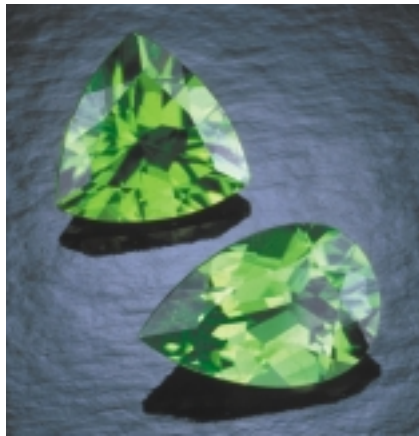

PERIDOT

The source for this peridot is Asia.
Mohs Hardness: 6.5 - 7
Refractive Index: 1.654 - 1.690
Specific Gravity: 3.27 - 3.37
Treatment: None

MADAGASCAR IMPORTS LTD.

Trillion—Peridot

Size	Avg. Wt.	Approximate Stone Price AAA	Approximate Stone Price AA	Approximate Stone Price A
3 mm	0.11	$6.00 ca	$6.00 ca	$6.00 ca
4 mm	0.29	8.01 ca	6.27 ca	6.00 ca
5 mm	0.44	13.74 ca	11.61 ca	10.02 ca
6 mm	0.72	31.05 ca	24.54 ca	22.38 ca
7 mm	1.18	45.32 ca	34.69 ca	25.49 ca
8 mm	1.64	92.49 ca	67.90 ca	43.30 ca

Round—Peridot

Size	Avg. Wt.	Approximate Stone Price AAA	Approximate Stone Price AA	Approximate Stone Price A
3.0 mm	0.12	$6.00 ca	$6.00 ca	$6.00 ca
4.0 mm	0.26	7.17 ca	6.00 ca	6.00 ca
5.0 mm	0.50	15.60 ca	13.20 ca	11.40 ca
6.0 mm	0.85	36.66 ca	28.98 ca	26.43 ca
7.0 mm	1.25	80.19 ca	61.41 ca	45.12 ca
8.0 mm	2.00	112.00 ca	82.80 ca	52.80 ca

Pear—Peridot

Size	Avg. Wt.	Approximate Stone Price AAA	Approximate Stone Price AA	Approximate Stone Price A
5 x 3	0.25	$6.30 ca	$6.00 ca	$6.00 ca
6 x 4	0.45	12.96 ca	10.26 ca	8.64 ca
7 x 5	0.70	28.56 ca	20.16 ca	17.64 ca
8 x 5	0.80	47.31 ca	35.28 ca	24.87 ca
9 x 6	1.10	92.61 ca	70.56 ca	43.02 ca
10 x 7	1.40	188.01 ca	131.88 ca	99.63 ca

Oval—Peridot

Size	Avg. Wt.	Approximate Stone Price AAA	Approximate Stone Price AA	Approximate Stone Price A
5 x 3	0.28	$7.05 ca	$6.00 ca	$6.00 ca
6 x 4	0.50	14.40 ca	11.40 ca	9.60 ca
7 x 5	0.95	38.76 ca	27.36 ca	23.94 ca
8 x 6	1.35	79.83 ca	59.55 ca	42.00 ca
9 x 7	2.00	100.80 ca	76.80 ca	46.80 ca

Square—Peridot

Size	Avg. Wt.	Approximate Stone Price AAA	Approximate Stone Price AA	Approximate Stone Price A
3 mm	0.18	$9.30 ca	$7.77 ca	$6.96 ca
4 mm	0.40	14.88 ca	12.48 ca	10.56 ca
5 mm	0.65	28.08 ca	24.18 ca	20.28 ca
6 mm	1.18	62.70 ca	52.05 ca	42.60 ca

Emerald Cut—Peridot

Size	Avg. Wt.	Approximate Stone Price AAA	Approximate Stone Price AA	Approximate Stone Price A
5 x 3	0.35	$9.66 ca	$7.56 ca	$6.72 ca
6 x 4	0.60	18.72 ca	15.84 ca	13.68 ca
7 x 5	1.00	44.40 ca	34.80 ca	28.80 ca
8 x 6	1.70	109.05 ca	83.49 ca	61.38 ca
9 x 7	2.25	126.90 ca	93.15 ca	59.40 ca

Marquise—Peridot

Size	Avg. Wt.	Approximate Stone Price AAA	Approximate Stone Price AA	Approximate Stone Price A
5 x 2.5	0.10	$6.00 ca	$6.00 ca	$6.00 ca
6 x 3	0.25	7.80 ca	6.00 ca	6.00 ca
8 x 4	0.90	20.40 ca	14.40 ca	12.60 ca
10 x 5	1.00	46.80 ca	34.80 ca	31.20 ca
12 x 6	2.00	118.26 ca	88.20 ca	62.16 ca
14 x 7	2.55	214.68 ca	163.56 ca	99.69 ca

FINE SAPPHIRES

These finely calibrated rounds come primarily from Montana, East Africa and Madagascar.
Mohs Hardness: 9
Refractive Index: 1.766 - 1.774
Specific Gravity: 3.99 - 4.00
Treatment: Heated to enhance the color.

Round—Fine Sapphires